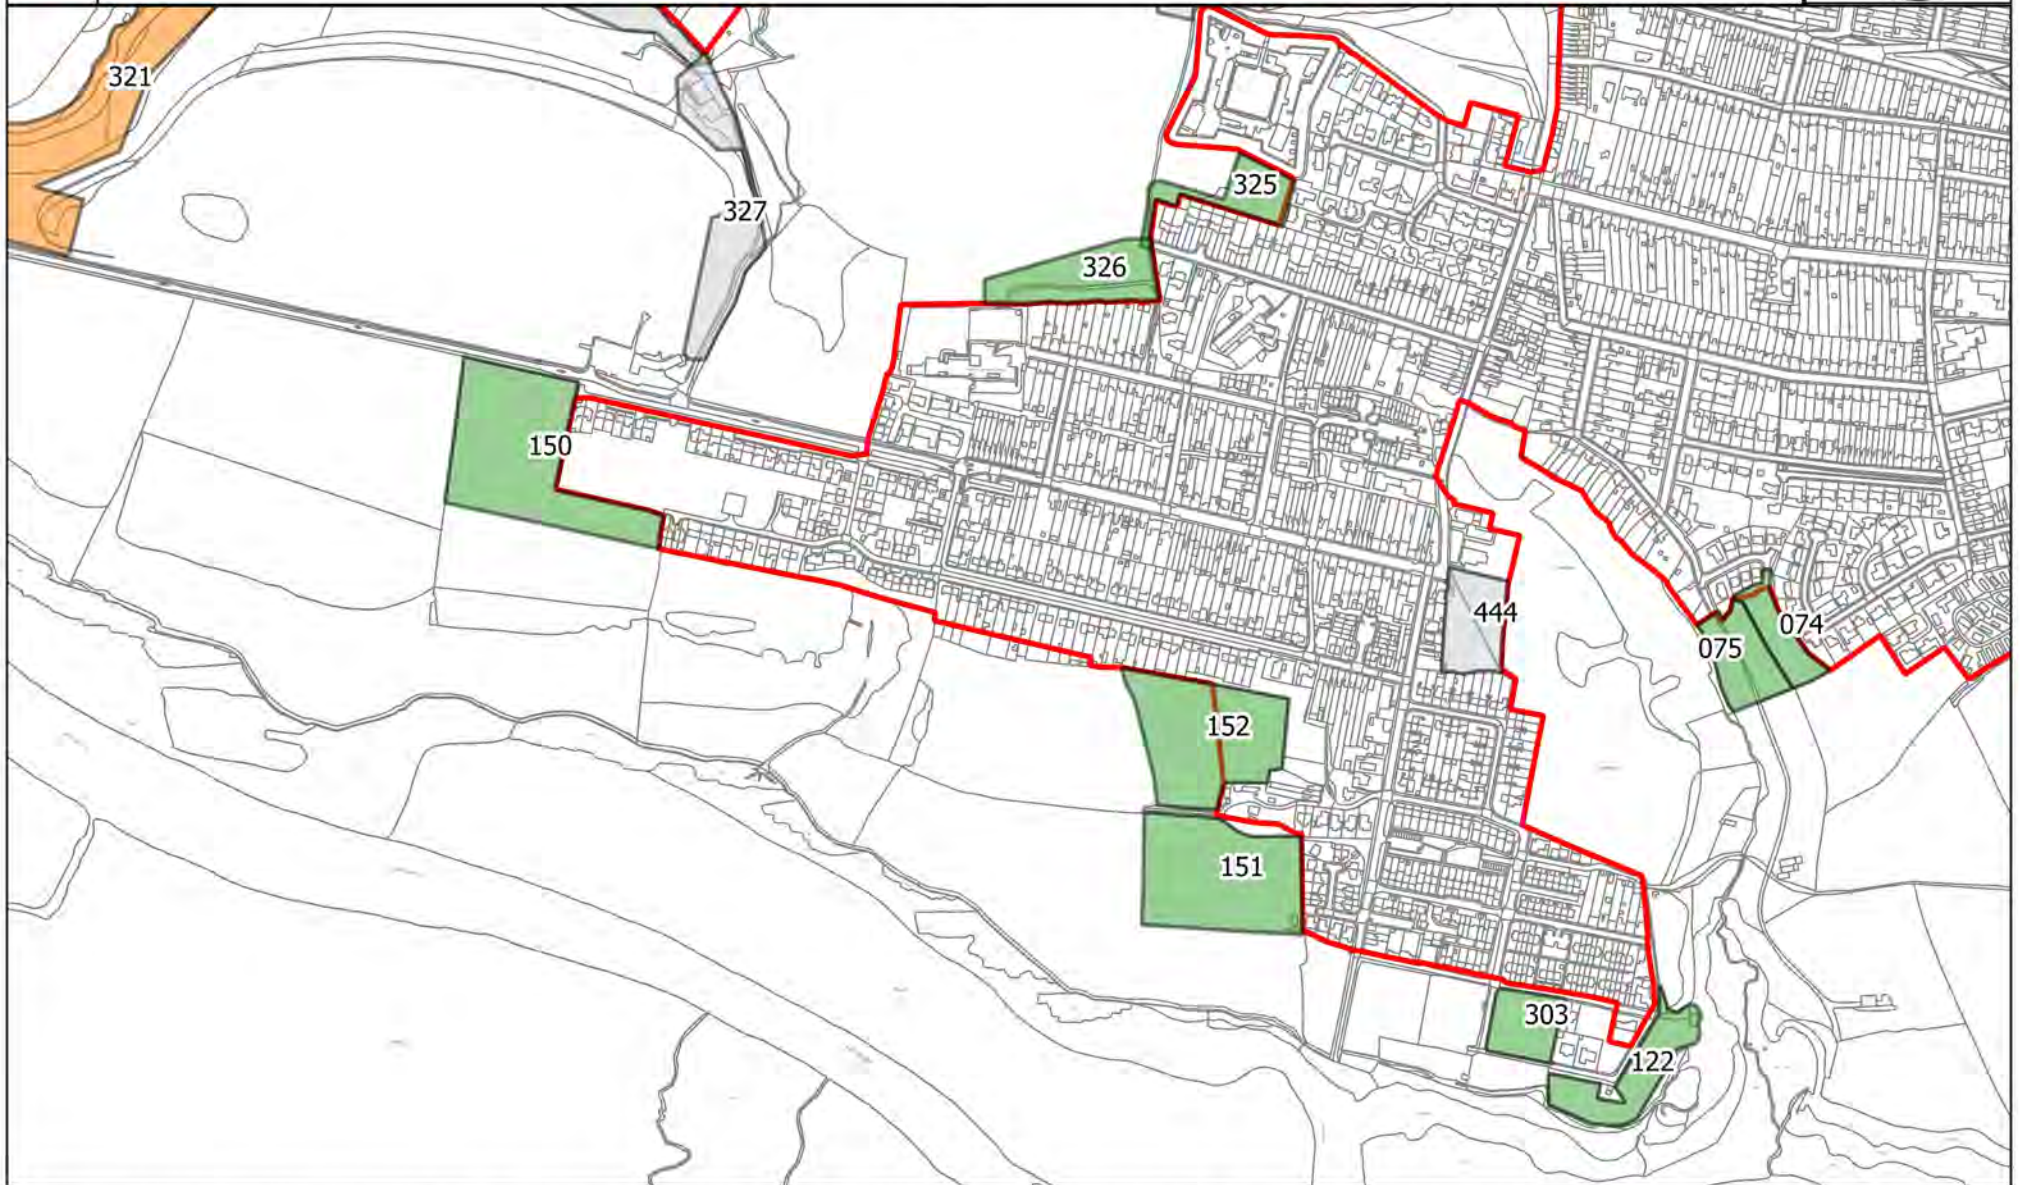

Scale (A4 Print) / Graddfa (Argraffiad A4)

1:5,000

Pembroke Dock (centre) / Doc Penfro (canolfan)

Scale (A4 Print) / Graddfa (Argraffiad A4)

1:5,000

Pembroke Dock (Pennar) / Doc Penfro (Pennar)

Scale (A4 Print) / Graddfa (Argraffiad A4)

1:7,500

Pembroke Dock (Dockyard) / Doc Penfro (Dockyard)

Scale (A4 Print) / Graddfa (Argraffiad A4)

1:7,500