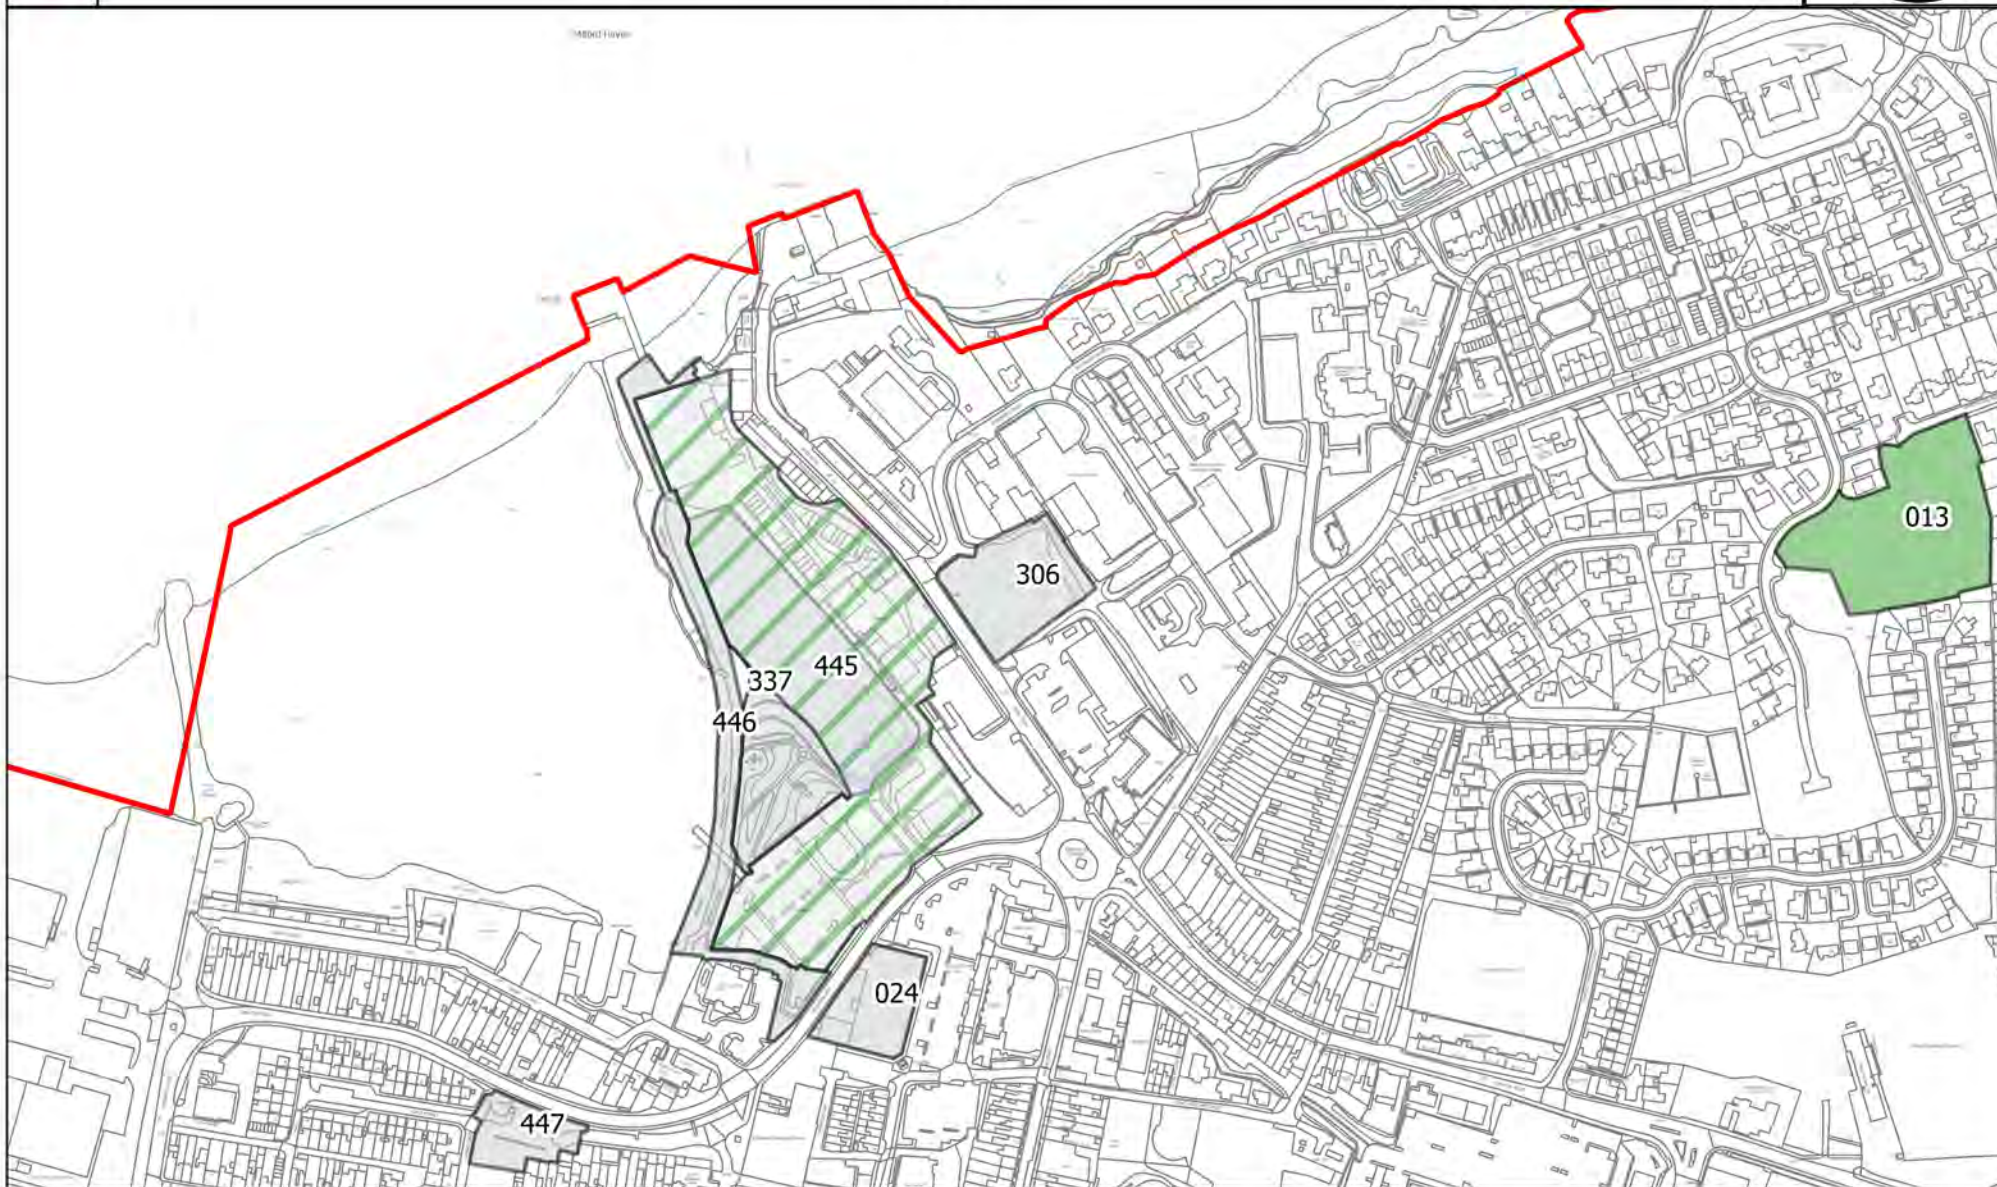

Pembroke Dock / Doc Penfro

Scale (A4 Print) / Graddfa (Argraffiad A4)
1:20,000

© Crown copyright and database rights 2018 Ordnance Survey 100023344 EUL. You are permitted to use this data solely to enable you to respond to, or interact with, the organisation that provided you with the data. You are not permitted to copy, sub-licence, distribute or sell any of this data to third parties in any form. © Hawlfraint y Goron a hawliau cronfa ddata 2018 Arolwg Ordans 100023344 EUL. Rhoddir trwydded ddirymiadwy, anghyfngedig a heb freindal i chi i weld y data trwyddedig at ddibenion anfasnachol am y cyfnod y mae ar gael gan Cyngor Sir Penfro Ni chewch gopio, is-drwyddedu, dosbarthu na gwerthu unrhyw ran o'r data hwn i drydydd partion mewn unrhyw ffurf.

Pembroke Dock (Llanion) / Doc Penfro (Llanion)

Scale (A4 Print) / Graddfa (Argraffiad A4)

1:5,000

Pembroke Dock (Waterloo) / Doc Penfro (Waterloo)

Scale (A4 Print) / Graddfa (Argraffiad A4)

1:7,500

Pembroke Dock (Kingswood & Bush Hill) / Doc Penfro (Kingswood & Bush Hill)

Scale (A4 Print) / Graddfa (Argraffiad A4)

1:5,000

Pembroke Dock (centre) / Doc Penfro (canolfan)

Scale (A4 Print) / Graddfa (Argraffiad A4)

1:5,000

Pembroke Dock (Pennar) / Doc Penfro (Pennar)

Scale (A4 Print) / Graddfa (Argraffiad A4)

1:7,500

Pembroke Dock (Dockyard) / Doc Penfro (Dockyard)

Scale (A4 Print) / Graddfa (Argraffiad A4)

1:7,500