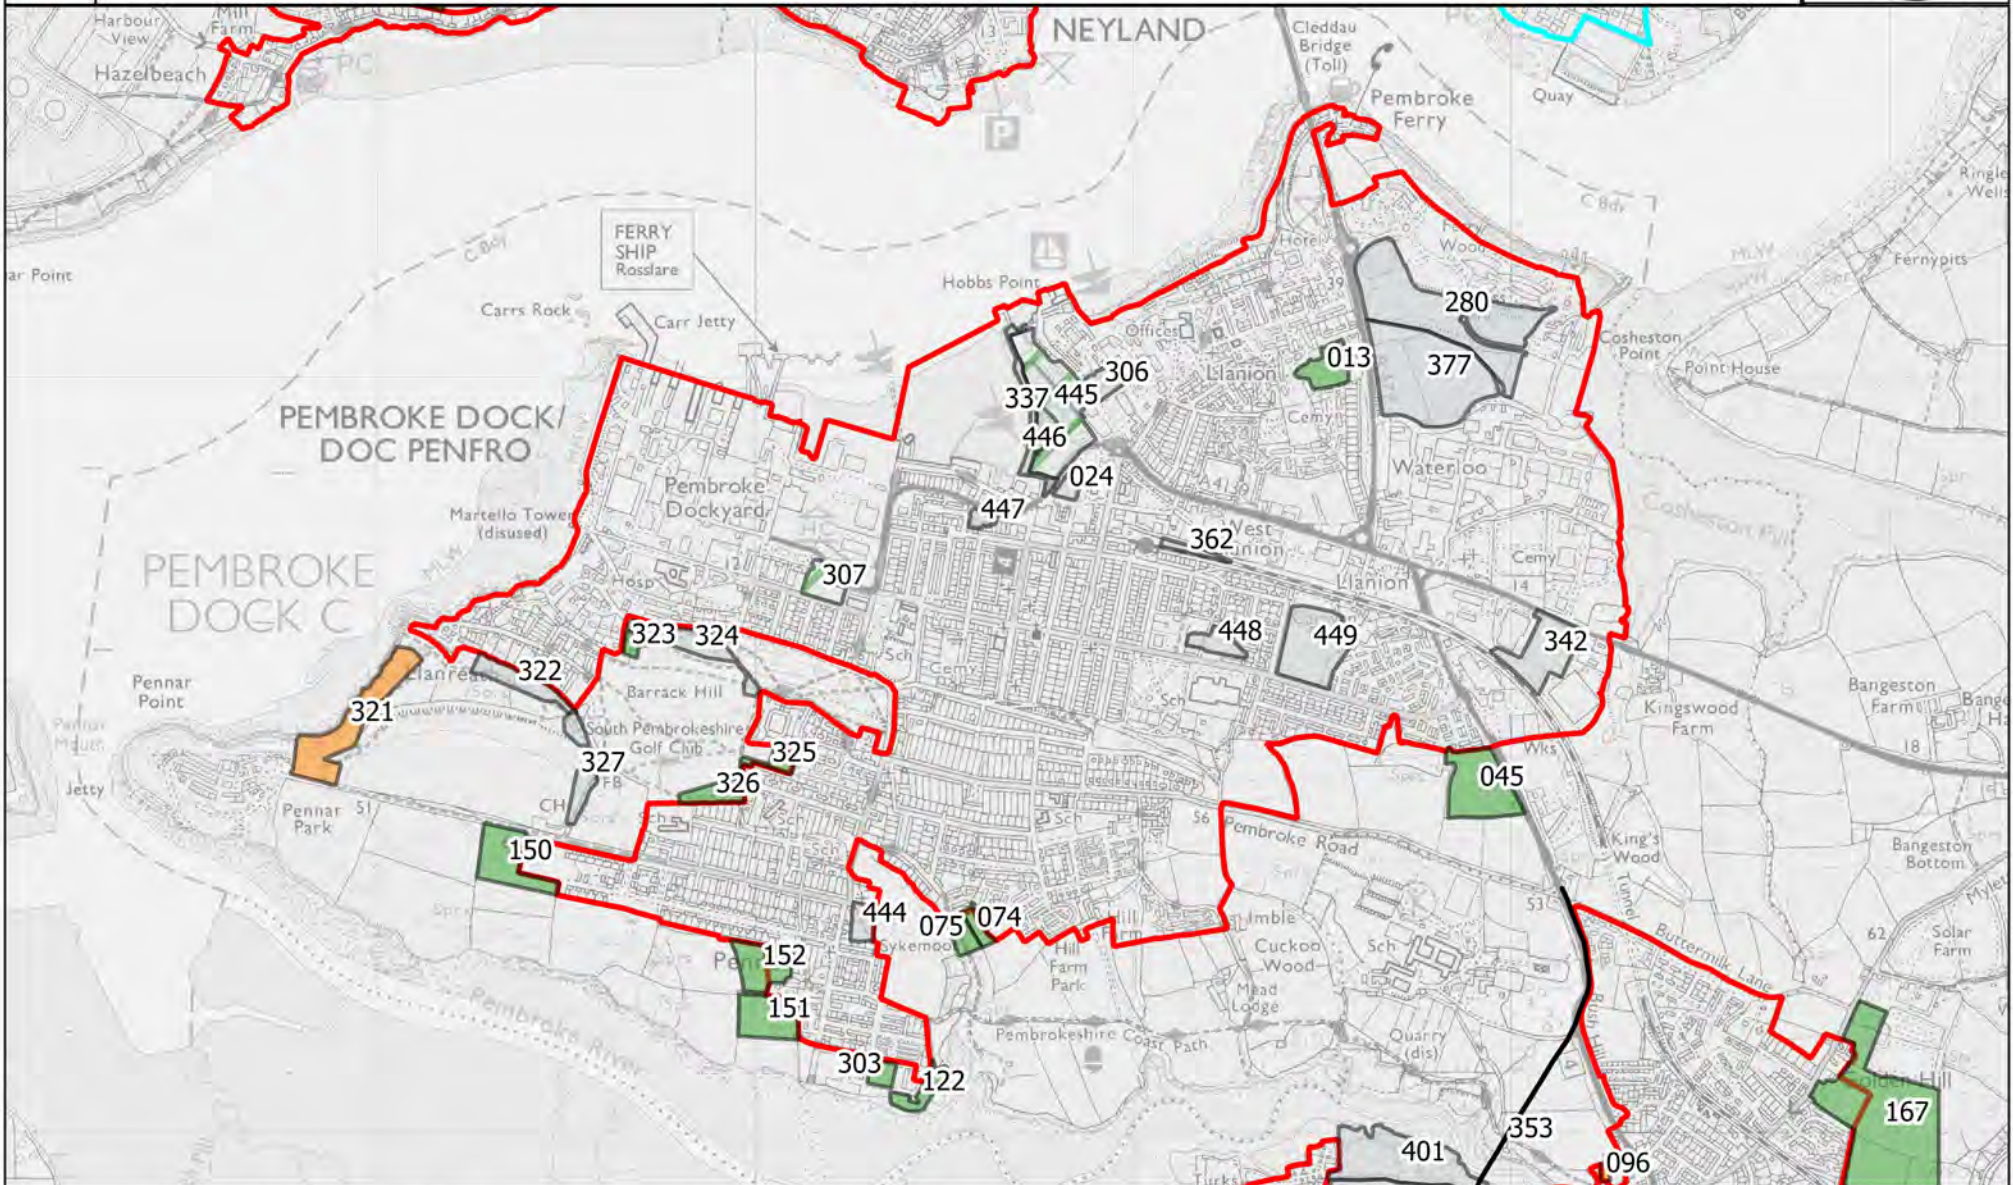

Pembroke Dock / Doc Penfro

Scale (A4 Print) / Graddfa (Argraffiad A4)
1:20,000

© Crown copyright and database rights 2018 Ordnance Survey 100023344 EUL. You are permitted to use this data solely to enable you to respond to, or interact with, the organisation that provided you with the data. You are not permitted to copy, sub-licence, distribute or sell any of this data to third parties in any form. © Hawlfraint y Goron a hawliau cronfa ddata 2018 Arolwg Ordans 100023344 EUL. Rhoddir trwydded ddirymiadwy, anghyfngedig a heb freindal i chi i weld y data trwyddedig at ddibenion anfasnachol am y cyfnod y mae ar gael gan Cyngor Sir Penfro Ni chewch gopio, is-drwyddedu, dosbarthu na gwerthu unrhyw ran o'r data hwn i drydydd partion mewn unrhyw ffurf.

Pembroke Dock (Llanion) / Doc Penfro (Llanion)

Scale (A4 Print) / Graddfa (Argraffiad A4)

1:5,000

Pembroke Dock (Waterloo) / Doc Penfro (Waterloo)

Scale (A4 Print) / Graddfa (Argraffiad A4)

1:7,500

Pembroke Dock (Kingswood & Bush Hill) / Doc Penfro (Kingswood & Bush Hill)

Scale (A4 Print) / Graddfa (Argraffiad A4)

1:5,000

Pembroke Dock (centre) / Doc Penfro (canolfan)

Scale (A4 Print) / Graddfa (Argraffiad A4)

1:5,000

Pembroke Dock (Pennar) / Doc Penfro (Pennar)

Scale (A4 Print) / Graddfa (Argraffiad A4)

1:7,500

Pembroke Dock (Dockyard) / Doc Penfro (Dockyard)

Scale (A4 Print) / Graddfa (Argraffiad A4)

1:7,500