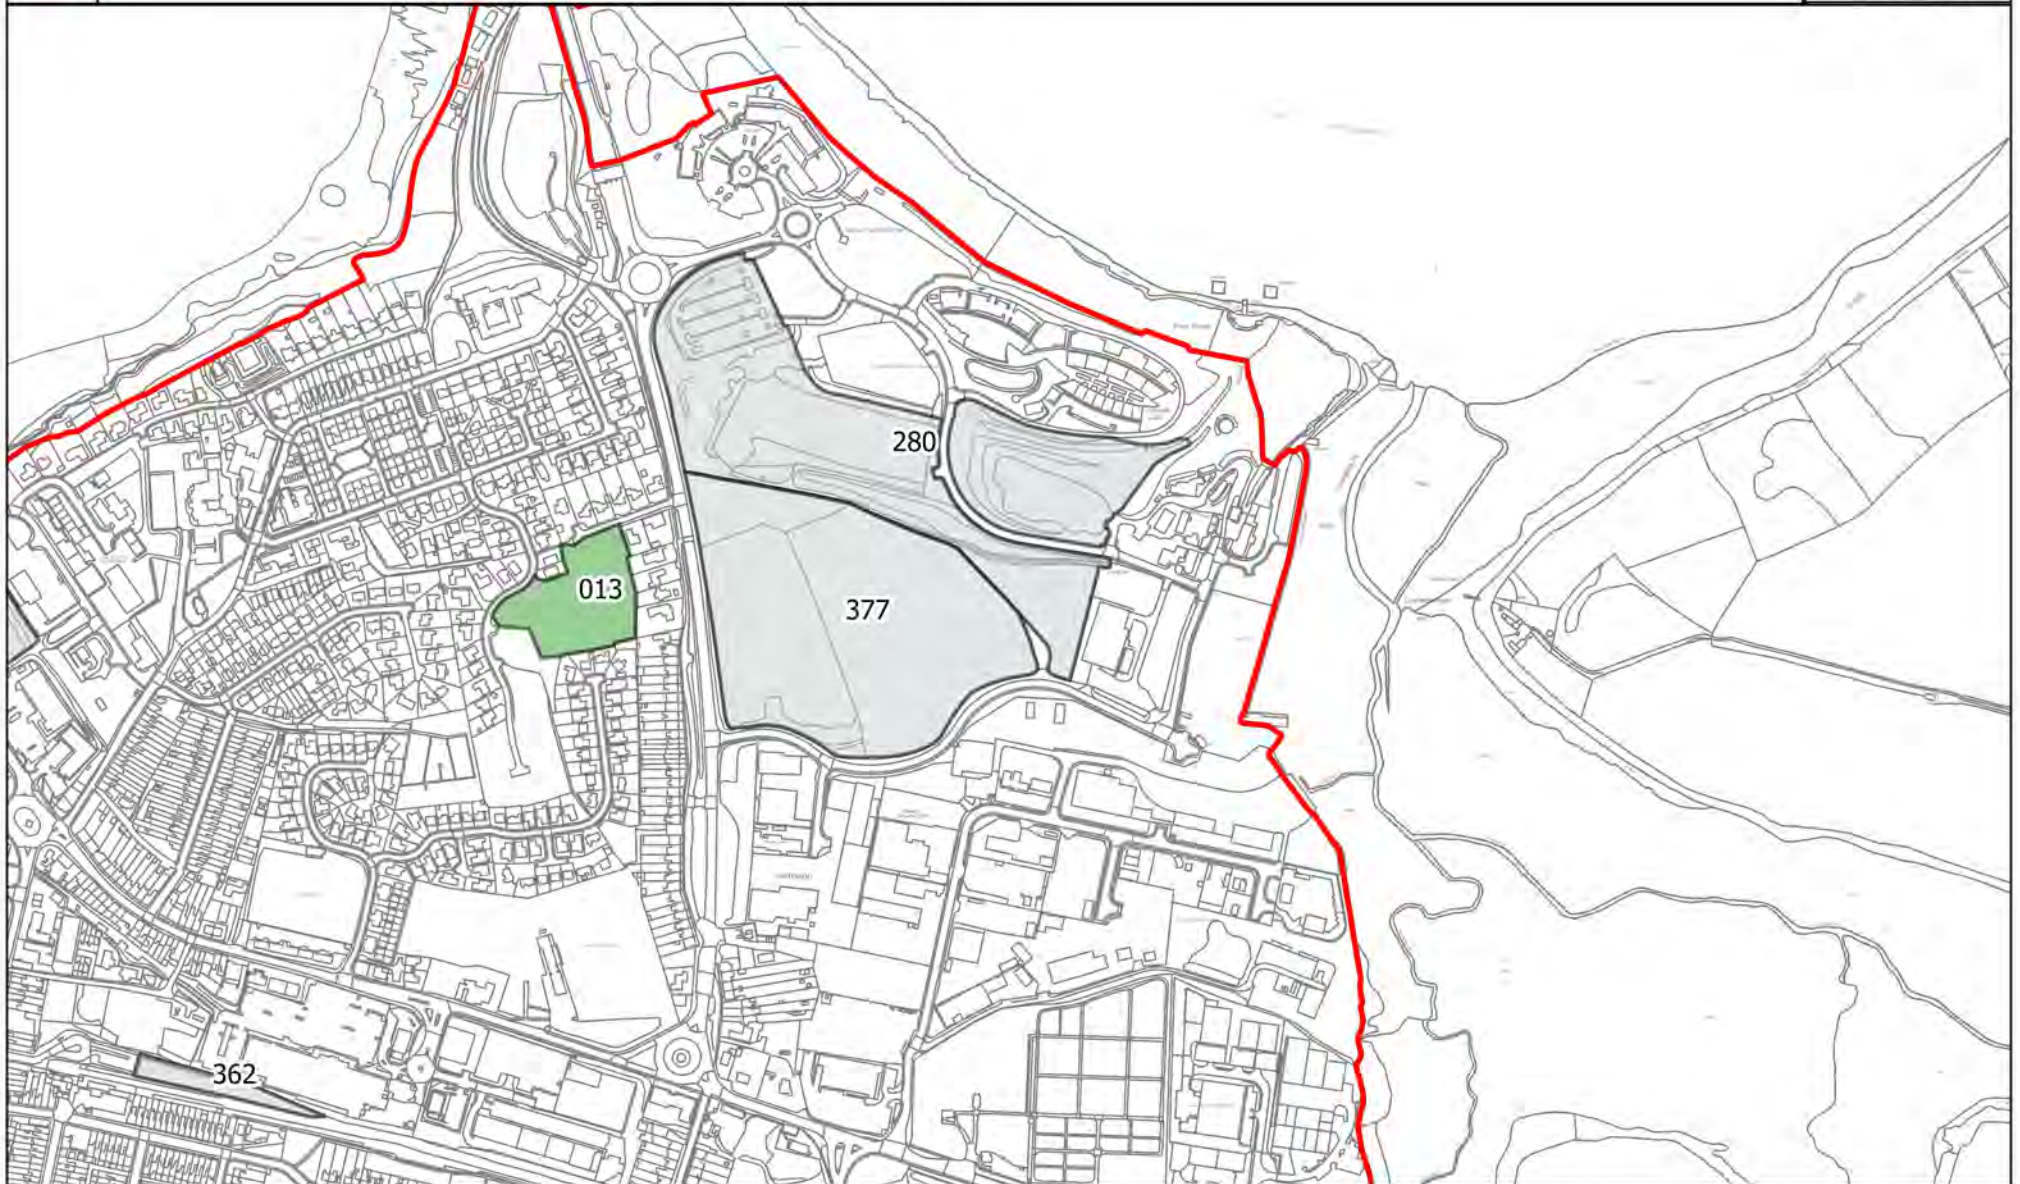

Pembroke Dock / Doc Penfro

Scale (A4 Print) / Graddfa (Argraffiad A4)
1:20,000

© Crown copyright and database rights 2018 Ordnance Survey 100023344 EUL. You are permitted to use this data solely to enable you to respond to, or interact with, the organisation that provided you with the data. You are not permitted to copy, sub-licence, distribute or sell any of this data to third parties in any form. © Hawlfraint y Goron a hawliau cronfa ddata 2018 Arolwg Ordans 100023344 EUL. Rhoddir trwydded ddirymiadwy, anghyfngedig a heb freindal i chi i weld y data trwyddedig at ddibenion anfasnachol am y cyfnod y mae ar gael gan Cyngor Sir Penfro Ni chewch gopio, is-drwyddedu, dosbarthu na gwerthu unrhyw ran o'r data hwn i drydydd partion mewn unrhyw ffurf.

Pembroke Dock (Llanion) / Doc Penfro (Llanion)

Scale (A4 Print) / Graddfa (Argraffiad A4)

1:5,000

Pembroke Dock (Waterloo) / Doc Penfro (Waterloo)

Scale (A4 Print) / Graddfa (Argraffiad A4)

1:7,500

Pembroke Dock (Kingswood & Bush Hill) / Doc Penfro (Kingswood & Bush Hill)

Scale (A4 Print) / Graddfa (Argraffiad A4)

1:5,000

Pembroke Dock (centre) / Doc Penfro (canolfan)

Scale (A4 Print) / Graddfa (Argraffiad A4)

1:5,000

Pembroke Dock (Pennar) / Doc Penfro (Pennar)

Scale (A4 Print) / Graddfa (Argraffiad A4)

1:7,500

Pembroke Dock (Dockyard) / Doc Penfro (Dockyard)

Scale (A4 Print) / Graddfa (Argraffiad A4)

1:7,500