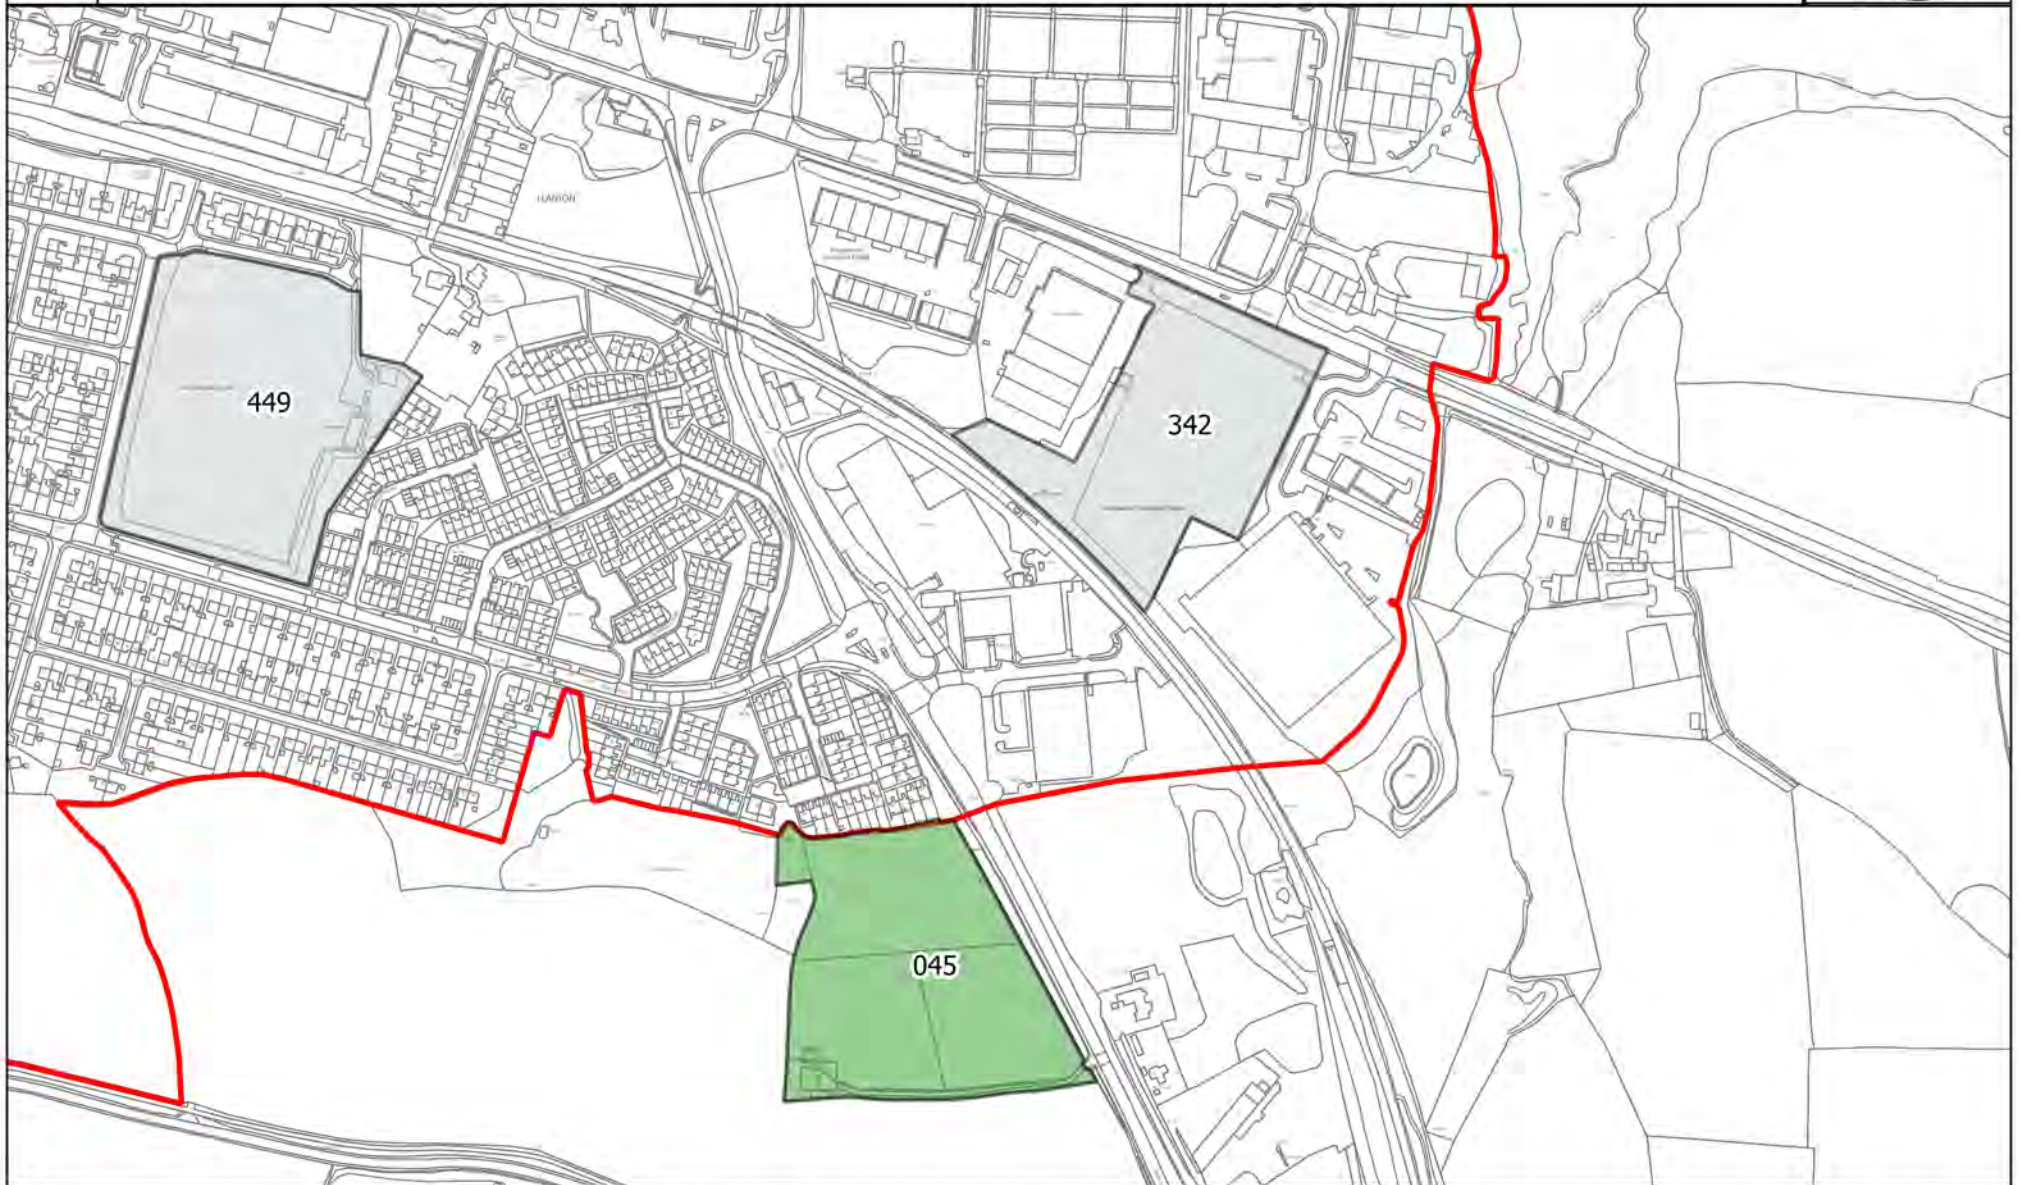

Pembroke Dock / Doc Penfro

Scale (A4 Print) / Graddfa (Argraffiad A4)
1:20,000

© Crown copyright and database rights 2018 Ordnance Survey 100023344 EUL. You are permitted to use this data solely to enable you to respond to, or interact with, the organisation that provided you with the data. You are not permitted to copy, sub-licence, distribute or sell any of this data to third parties in any form. © Hawlfraint y Goron a hawliau cronfa ddata 2018 Arolwg Ordans 100023344 EUL. Rhoddir trwydded ddirymiadwy, anghyfngedig a heb freindal i chi i weld y data trwyddedig at ddibenion anfasnachol am y cyfnod y mae ar gael gan Cyngor Sir Penfro Ni chewch gopio, is-drwyddedu, dosbarthu na gwerthu unrhyw ran o'r data hwn i drydydd partion mewn unrhyw ffurf.

Pembroke Dock (Llanion) / Doc Penfro (Llanion)

Scale (A4 Print) / Graddfa (Argraffiad A4)

1:5,000

Pembroke Dock (Waterloo) / Doc Penfro (Waterloo)

Scale (A4 Print) / Graddfa (Argraffiad A4)

1:7,500

Pembroke Dock (Kingswood & Bush Hill) / Doc Penfro (Kingswood & Bush Hill)

Scale (A4 Print) / Graddfa (Argraffiad A4)

1:5,000

Pembroke Dock (centre) / Doc Penfro (canolfan)

Scale (A4 Print) / Graddfa (Argraffiad A4)

1:5,000

Pembroke Dock (Pennar) / Doc Penfro (Pennar)

Scale (A4 Print) / Graddfa (Argraffiad A4)

1:7,500

Pembroke Dock (Dockyard) / Doc Penfro (Dockyard)

Scale (A4 Print) / Graddfa (Argraffiad A4)

1:7,500