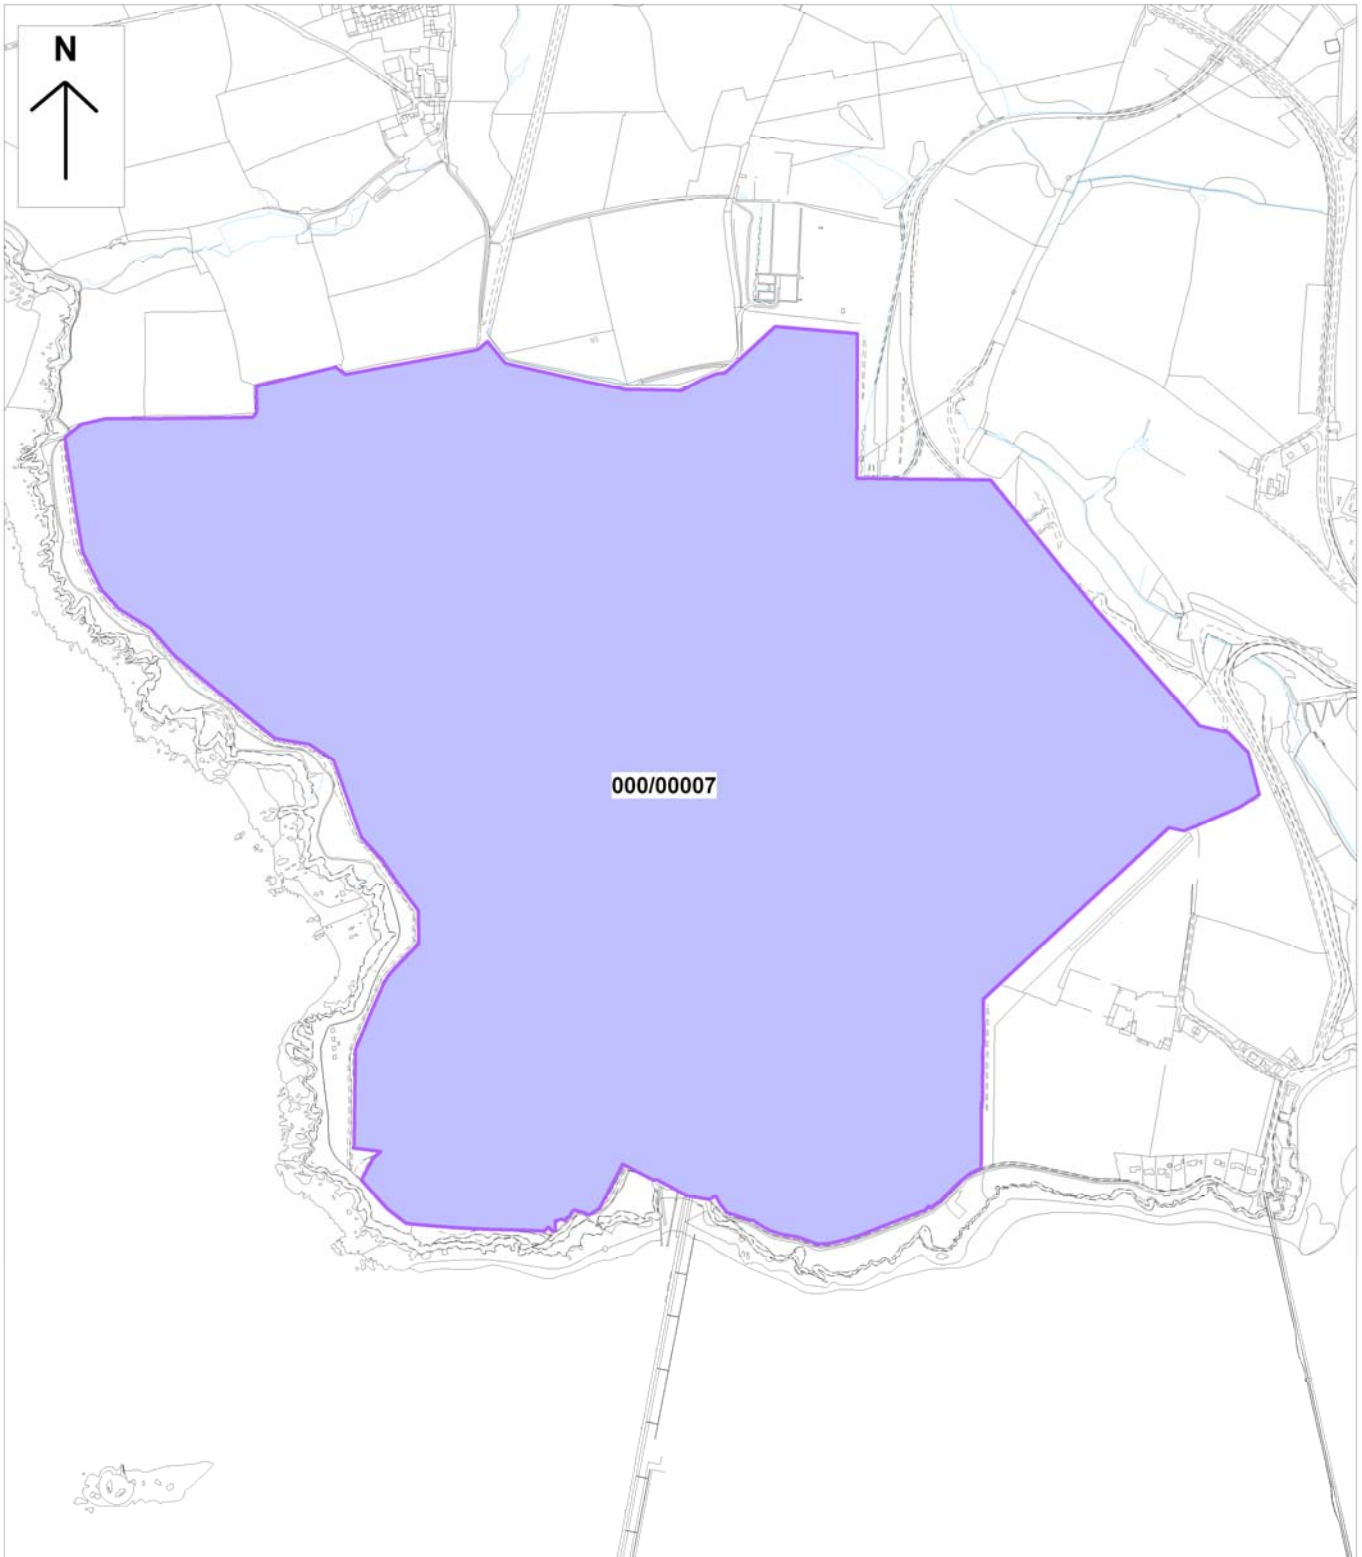

Employment Sites

South Hook Lng

Scale 1:7500

Compiled by on 9 June 2010

Pembrokeshire County Council
Cyngor Sir Penfro

Map Produced by:
Development Directorate
County Hall, Haverfordwest
Pembrokeshire, SA61 1TP
Tel 01437 764551