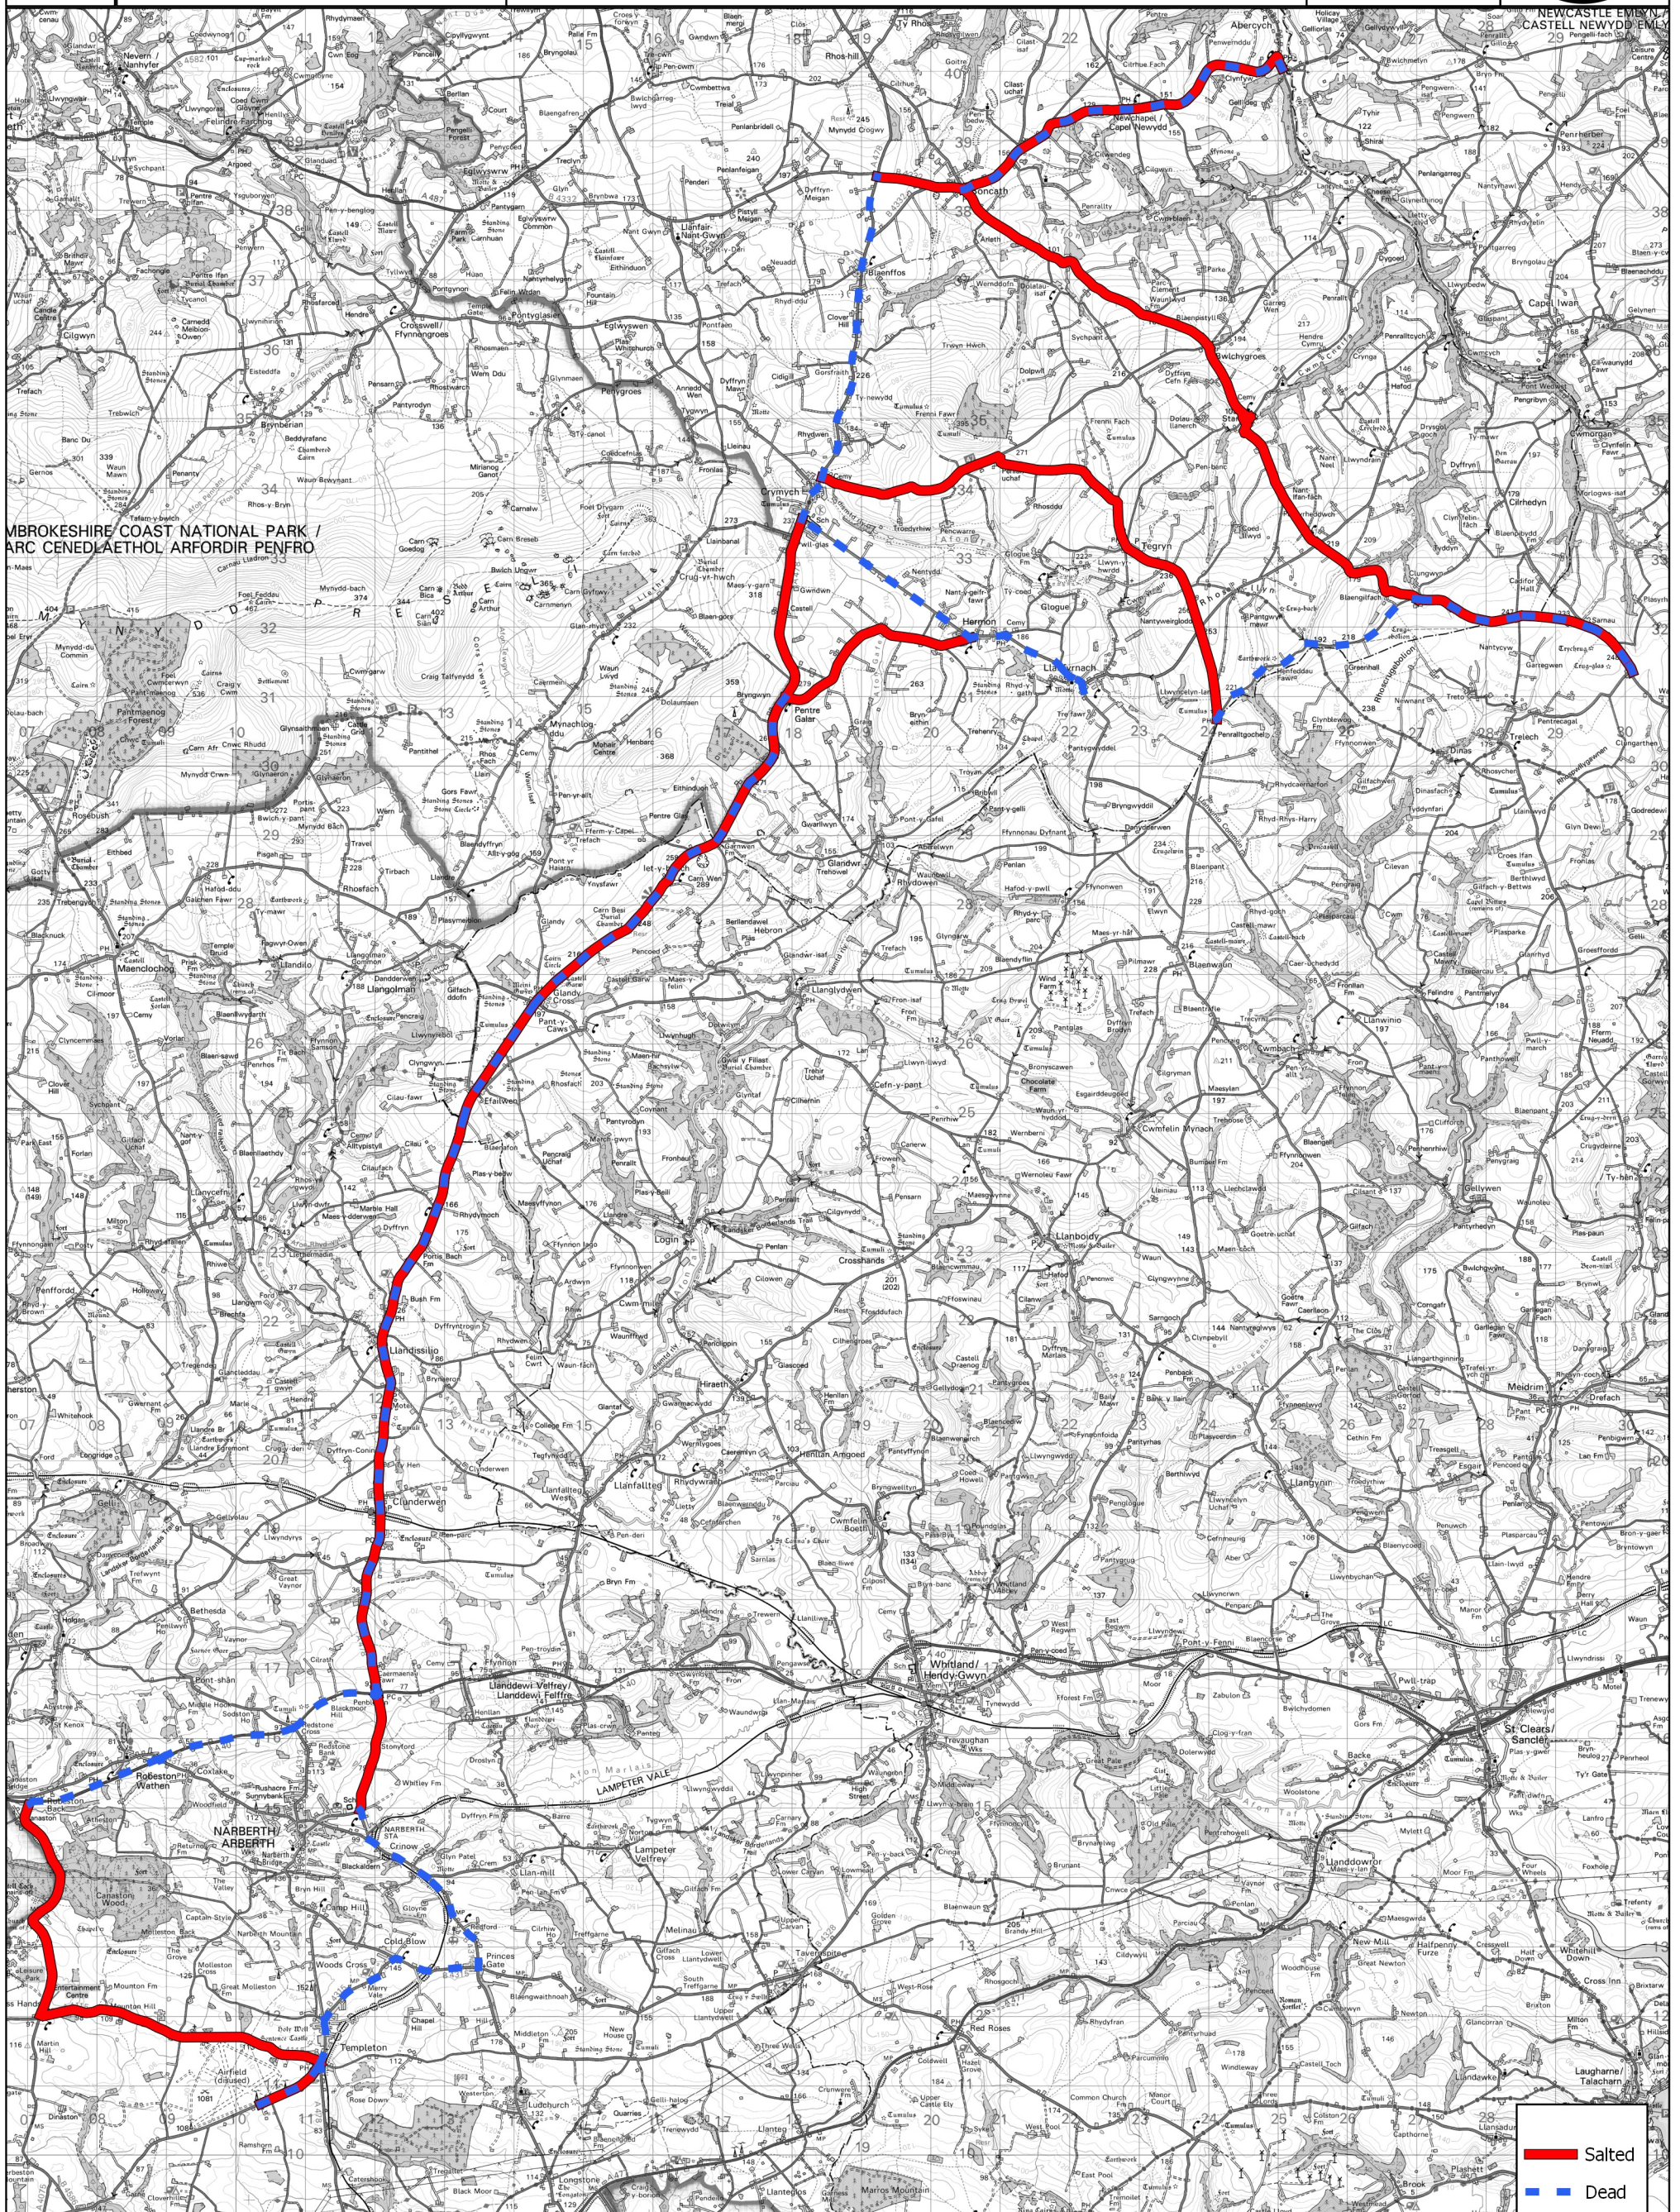

Llanfyrnach Route 2

Map produced on: 28 September 2016

Scale (A3 Print)
1:90,000

WYLLYRCH COAST NATIONAL PARK /
PARC CENEDLAETHOL ARFORDIR PENFRO

— Salted
— Dead

© Crown copyright and database rights 2016 Ordnance Survey 100023344 EUL. You are permitted to use this data solely to enable you to respond to, or interact with, the organisation that provided you with the data. You are not permitted to copy, sub-licence, distribute or sell any of this data to third parties in any form. © Hawlfraint y Goron a hawliau cronfa ddata 2016 Arolwg Ordnans 100023344 EUL. Rhoddir trwydded ddirymiadwy, anghyfyngedig a heb frendal i chi i weld y data trwyddedig at ddibenion anfasnachol am y cyfnod y mae ar gael gan Cyngor Sir Penfro Ni chewch gopïo, is-drywydded, dosbarthu na gwerthu unrhyw ran o'r data hwn i drydydd partion mewn unrhyw ffurf.