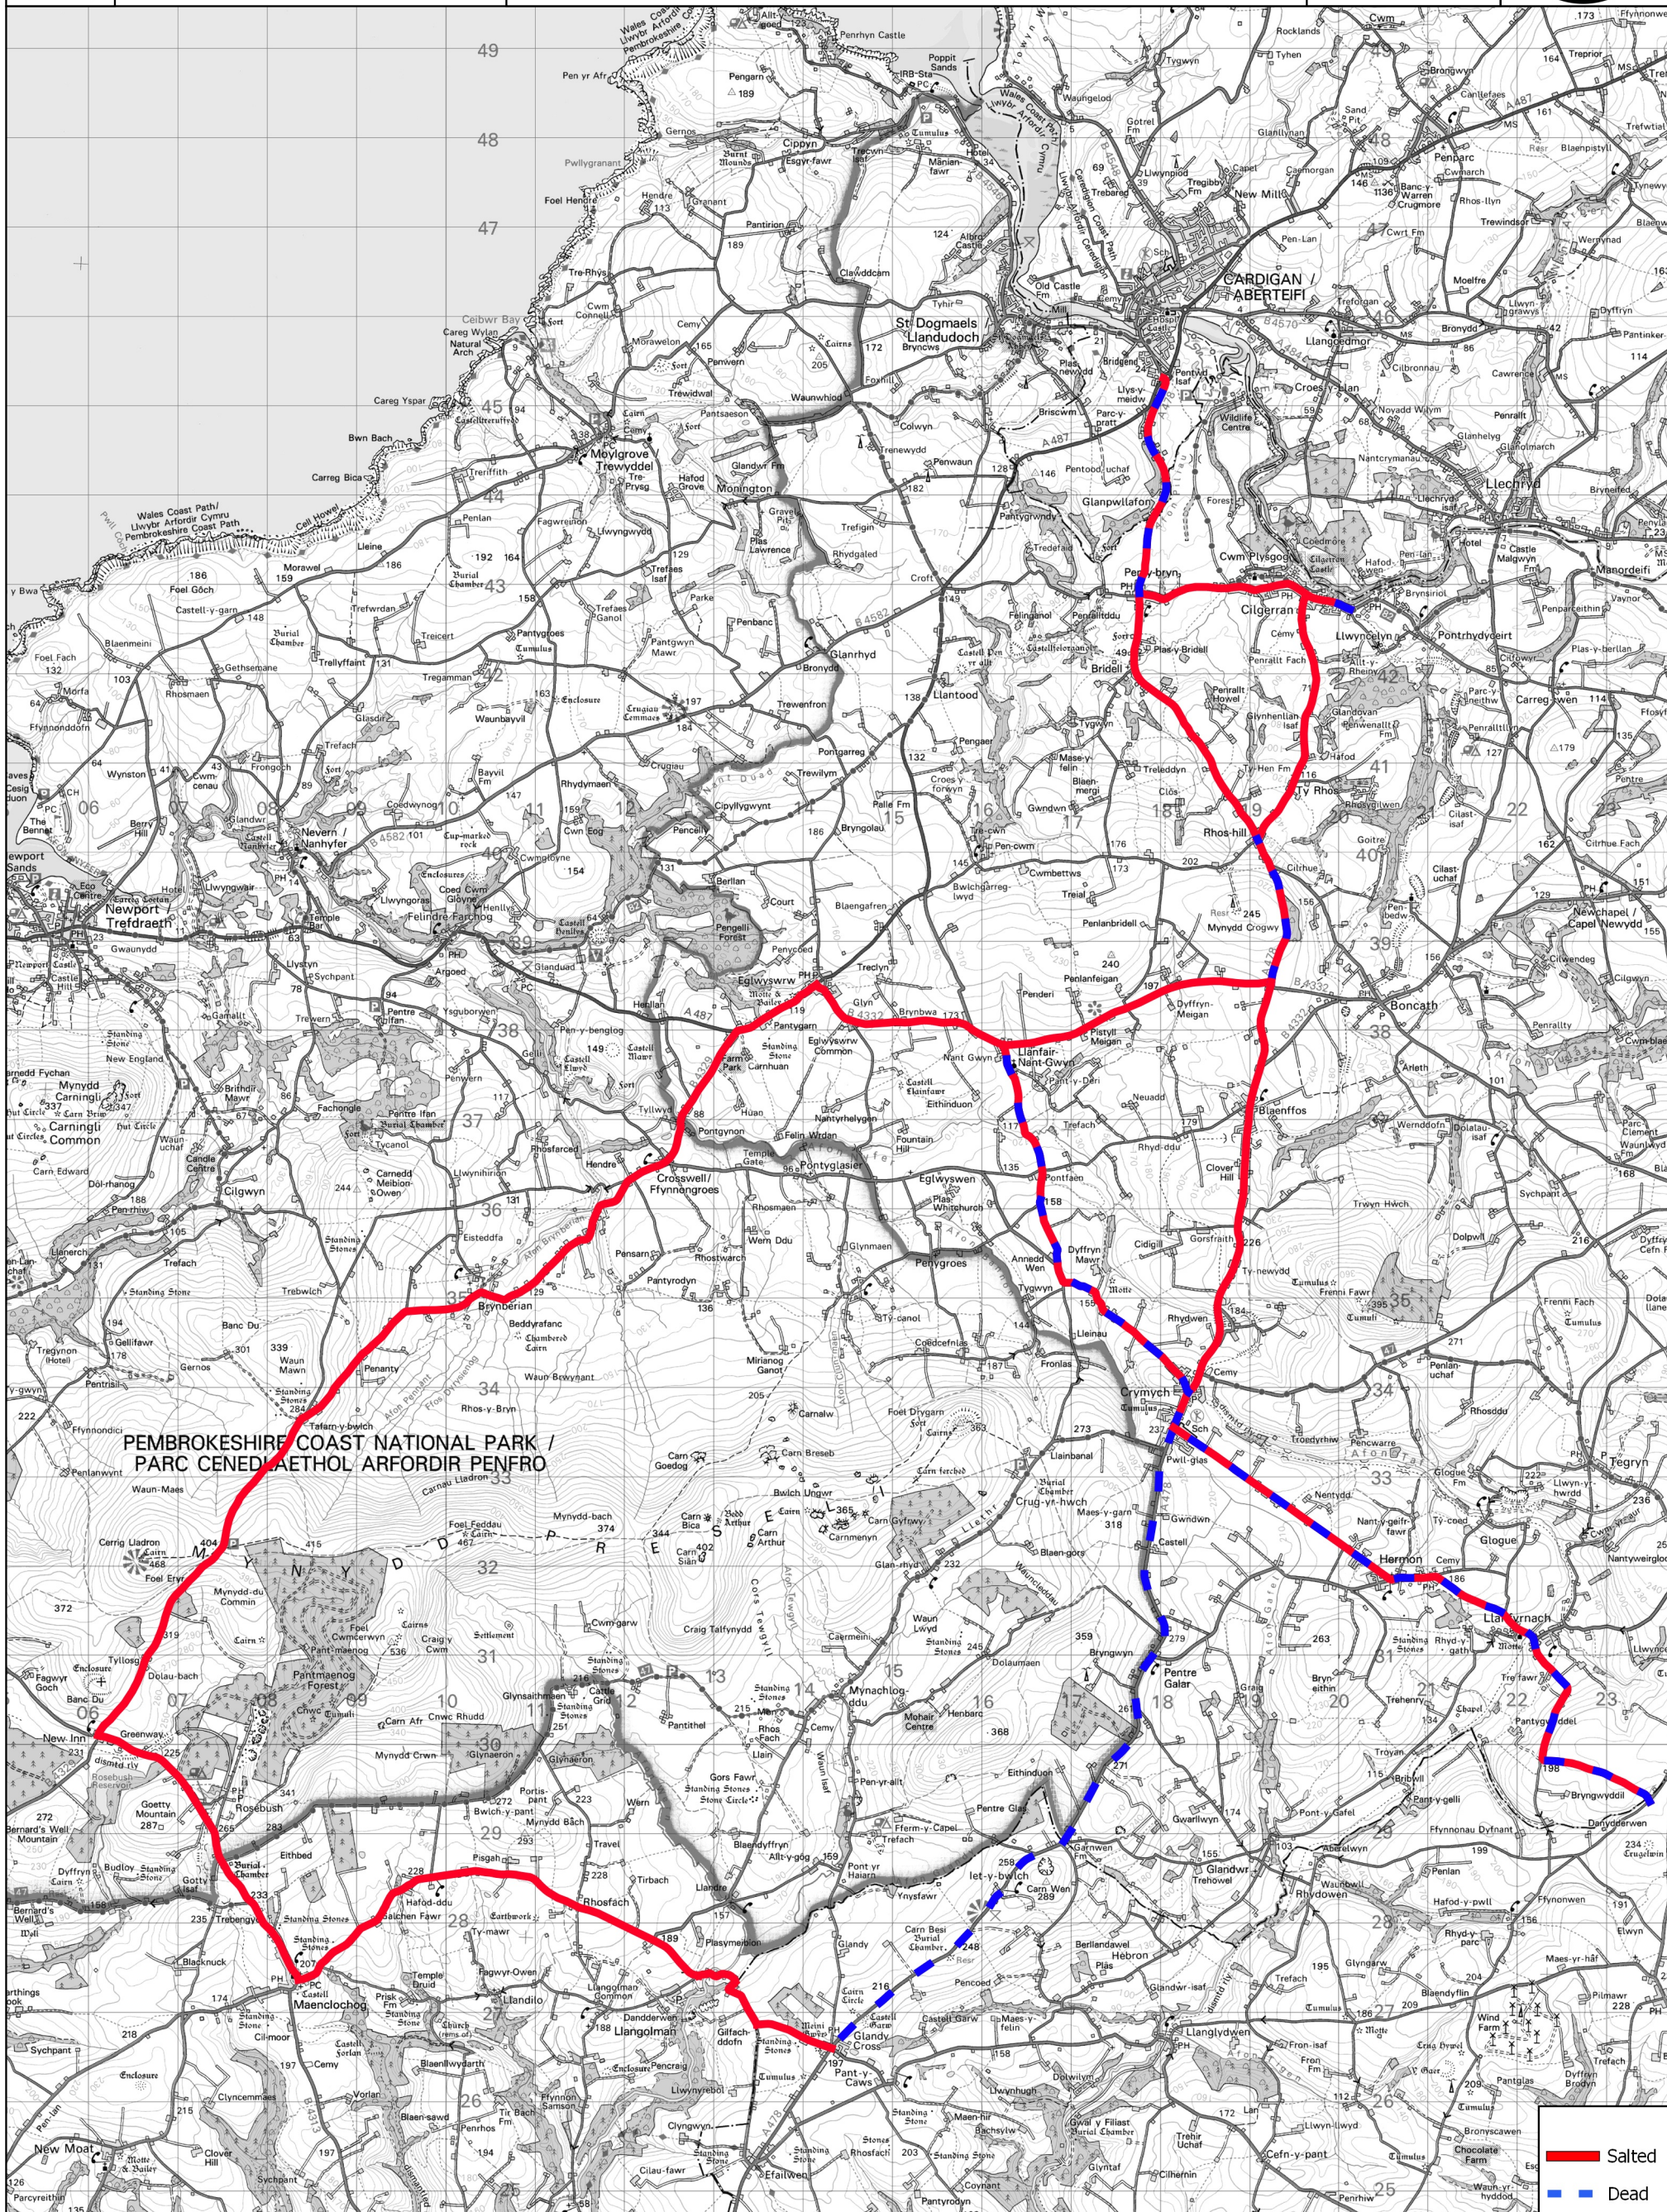

Llanfyrnach Route 1

Scale (A3 Print)
1:70,264

PEMBROKESHIRE COAST NATIONAL PARK /
PARC CENEDLAETHOL ARFORDIR PENRO

— Salted
— Dead

© Crown copyright and database rights 2018 Ordnance Survey 100023344 EUL. You are permitted to use this data solely to enable you to respond to, or interact with, the organisation that provided you with the data. You are not permitted to copy, sub-licence, distribute or sell any of this data to third parties in any form. © Hawlfraint y Goron a hawliau cronfa ddata 2018 Arolwg Ordnans 100023344 EUL. Rhoddir trwydded ddiymiadwy, anghyfyngedig a heb frendiaid i chi i weld y data trwyddedig at dibenion anfasnachol am y cyfnod y mae ar gael gan Cyngor Sir Penfro Ni chewch gopio, is-dryddedu, dosbarthu na gwerthu unrhyw ran o'r data hwn i drydydd partion mewn unrhyw ffurf.